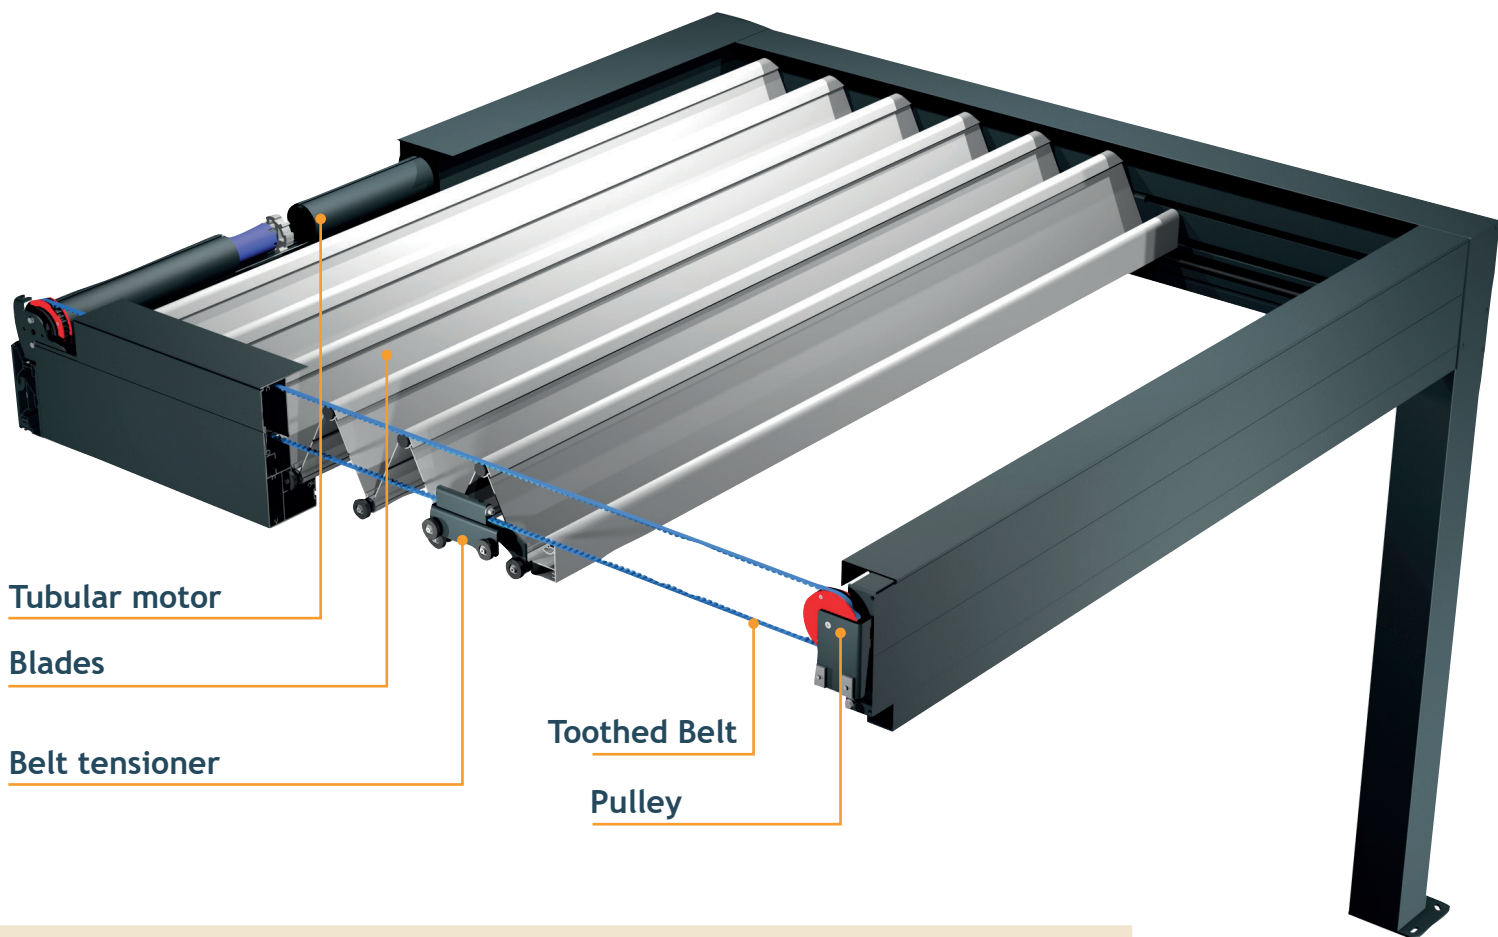

## PERGOLA HORIZON 4

- New type of Pergola.
- Retractable folding roof.
- Optimal roof opening.
- Simplified assembly.
- Tubular motor operation with toothed belts.

[www.mitjavila.com](http://www.mitjavila.com)

# Our Techniques

Dimensions of closed blades correspond to 20% of your projection.

# Our Dimensions

**Double Post**

**Wall trunk**

**Supporting rafter for blades**

**Blade**

**Front trunk**

**Side bracket**

**Intermediate bracket**

# Our Options

Options available for the entire HORIZON range

Up to 3 LED strips  
Automation:  
AUTOMOPROLIGHT

Motorized curtains

Slatted screen

100% Aluminium recyclable

Reparability rating