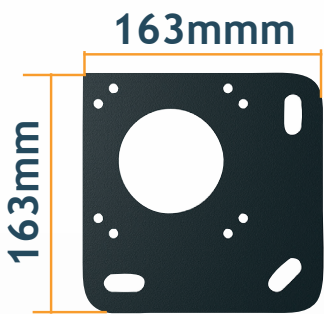

# Our Techniques

Dimensions of closed blades correspond to 20% of your projection.

# Our Dimensions

**Double Post**

**Wall trunk**

**Supporting rafter for blades**

**Blade**

**Front trunk**

**Side bracket**

**Intermediate bracket**