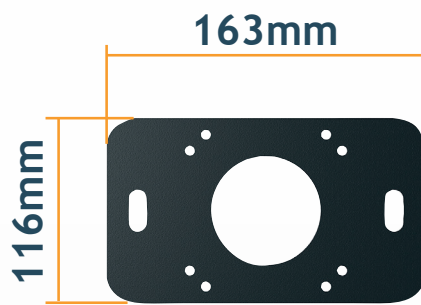

# Our Techniques

Dimensions of closed blades correspond to 20% of your projection.

# Our Dimensions

**Double Post**

**Wall trunk**

**Supporting rafter for blades**

**Blade**

**Front trunk**

**Side bracket**

**Intermediate bracket**