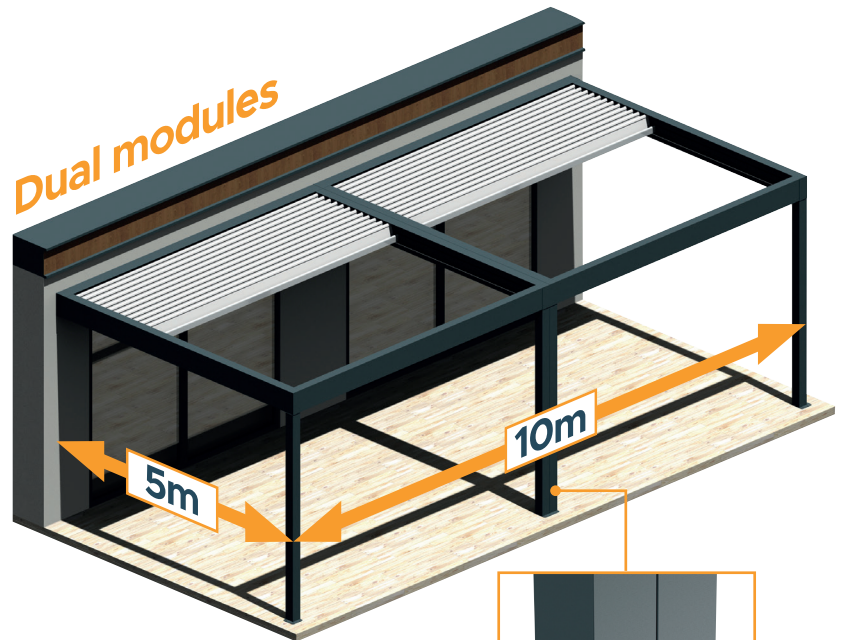

## PERGOLA HORIZON 4

- New type of Pergola.
- Retractable folding roof.
- Optimal roof opening.
- Simplified assembly.
- Tubular motor operation with toothed belts.

[www.mitjavila.com](http://www.mitjavila.com)

# Our Techniques

Dimensions of closed blades correspond to 20% of your projection.

# Our Dimensions

**Double Post**

**Wall trunk**

**Supporting rafter for blades**

**Blade**

**Front trunk**

**Side bracket**

**Intermediate bracket**