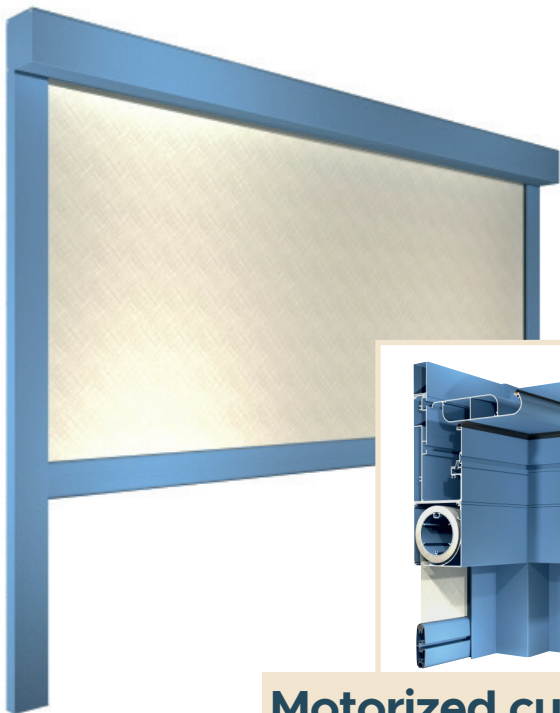

## PERGOLA HORIZON 4

- New type of Pergola.
- Retractable folding roof.
- Optimal roof opening.
- Simplified assembly.
- Tubular motor operation with toothed belts.

[www.mitjavila.com](http://www.mitjavila.com)

# Our Options

Options available for the entire HORIZON range

Up to 3 LED strips  
Automation:  
AUTOMOPROLIGHT

Motorized curtains

Slatted screen

100% Aluminium recyclable

Reparability rating