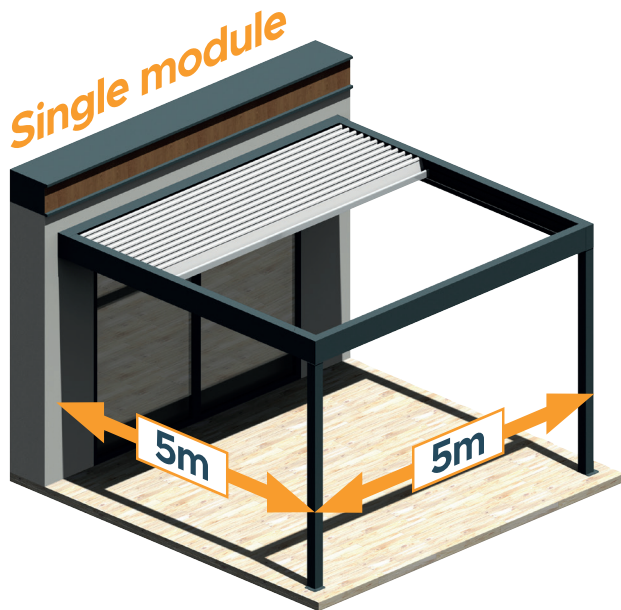

## PERGOLA HORIZON 4

- New type of Pergola.
- Retractable folding roof.
- Optimal roof opening.
- Simplified assembly.
- Tubular motor operation with toothed belts.

[www.mitjavila.com](http://www.mitjavila.com)

# Our Techniques

Dimensions of closed blades correspond to 20% of your projection.

# Our Dimensions

**Double Post**

**Wall trunk**

**Supporting rafter for blades**

**Blade**

**Front trunk**

**Side bracket**

**Intermediate bracket**