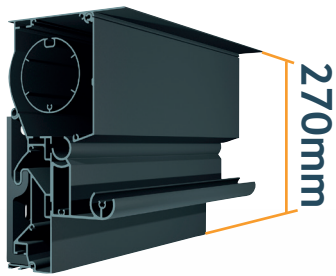

## PERGOLA HORIZON 4

- New type of Pergola.
- Retractable folding roof.
- Optimal roof opening.
- Simplified assembly.
- Tubular motor operation with toothed belts.

[www.mitjavila.com](http://www.mitjavila.com)

# Our Techniques

Dimensions of closed blades correspond to 20% of your projection.

# Our Dimensions

**Double Post**

**Wall trunk**

**Supporting rafter for blades**

**Blade**

**Front trunk**

**Side bracket**

**Intermediate bracket**