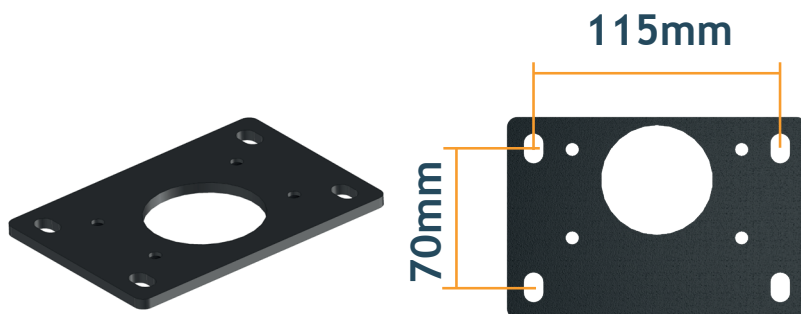

MITJAVILA

BIOCLIMATIC PERGOLA MATHILDA

- New profiles and slats
- 95x95 mm posts
- 90° Horizontal Structure
- Adjust the slats 0° to 90° for a partial or total sunlight.
- Manoeuvre by cylinder
- Quick and easy to install even in freestanding version

www.mitjavila.com

Our Technical Methode

Motorisation
AUTOMOPRO03

Up to 14m² of solar protection.
Reduce overheating on your terrace!

Our Dimensions

Wall frame
Front frame

Supporting rafter
of the slats

Slat

Square post

Floor plate

RAL7016-ST
Anthracite Textured
Grey

RAL9010-ST
Textured white

MIXTE
Slats RAL9010-ST
Frame RAL7016-ST

Our Options

and complements

Complementary product