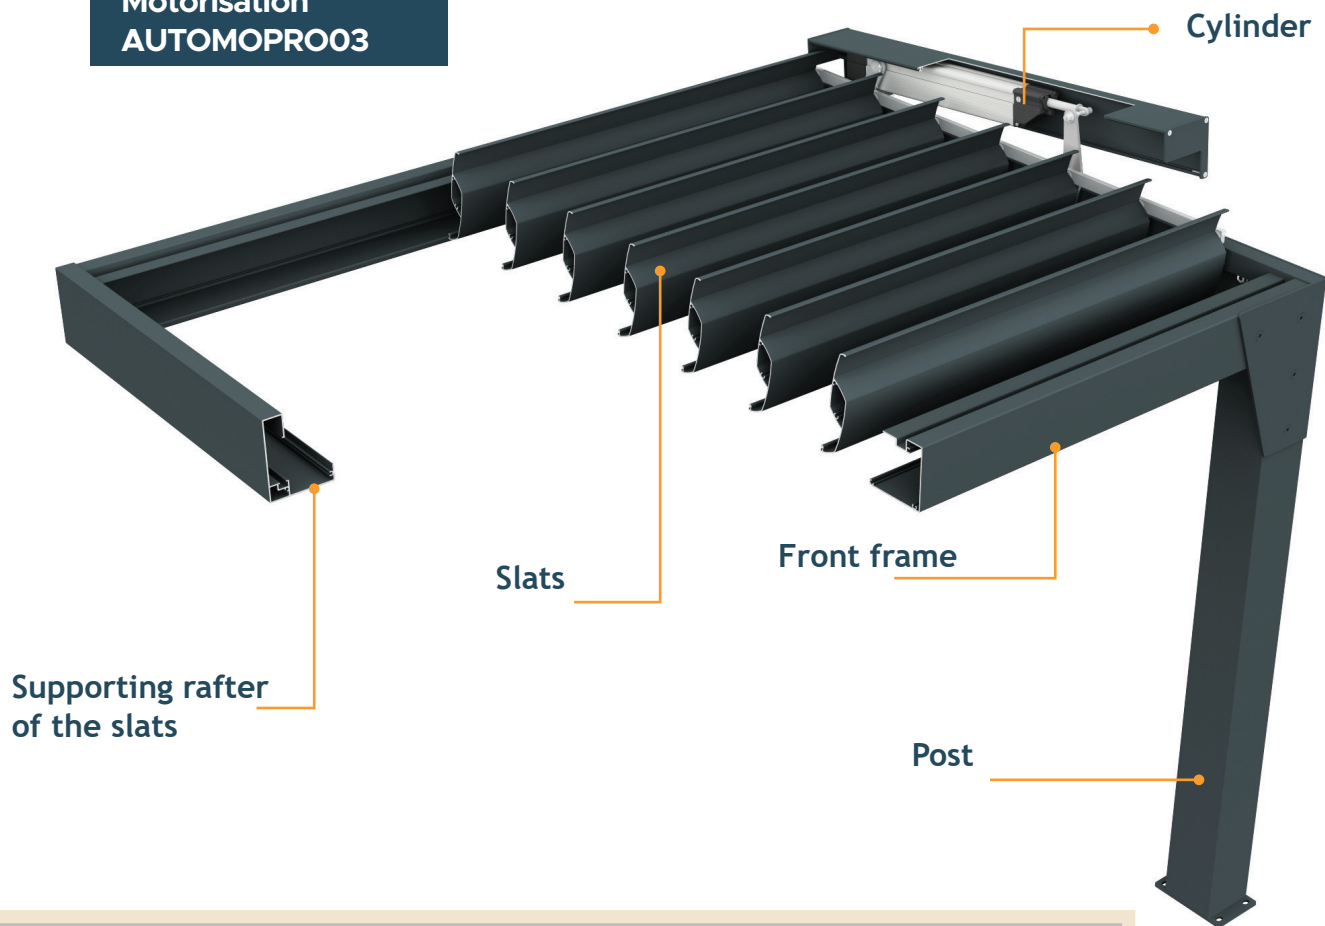

MITJAVILA

BIOCLIMATIC PERGOLA MATHILDA

- New profiles and slats
- 95x95 mm posts
- 90° Horizontal Structure
- Adjust the slats 0° to 90° for a partial or total sunlight.
- Manoeuvre by cylinder
- Quick and easy to install even in freestanding version

www.mitjavila.com

Our Technical Methode

Motorisation
AUTOMOPRO03

Up to 14m² of solar protection.
Reduce overheating on your terrace!

Our Dimensions

Wall frame
Front frame

Supporting rafter
of the slats

Slat

Square post

Floor plate

RAL7016-ST
Anthracite Textured
Grey

RAL9010-ST
Textured white

MIXTE
Slats RAL9010-ST
Frame RAL7016-ST

Our Options

and complements

Complementary product

Motorised rolling shutters

Adjustable canopy

GAMME AUVENT

2024

MITJAVILA

TARIF
FAMILLE AUVENT
Bioclimatique, Isoit
ou Photovoltaïque

15/04/2023
NOUVEAUTÉ AUVENT TOP
+ AUVENT BIOCLIMATIQUE !

www.mitjavila.com