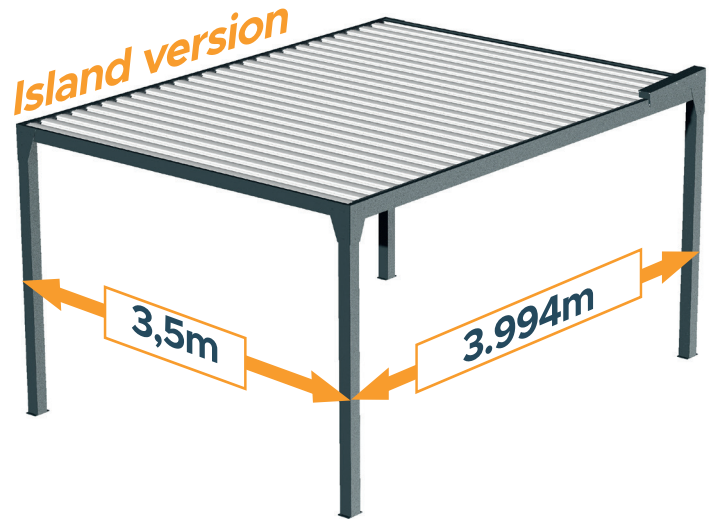

MITJAVILA

BIOCLIMATIC PERGOLA MATHILDA

- New profiles and slats
- 95x95 mm posts
- 90° Horizontal Structure
- Adjust the slats 0° to 90° for a partial or total sunlight.
- Manoeuvre by cylinder
- Quick and easy to install even in freestanding version

www.mitjavila.com

Our Technical Methode

Motorisation
AUTOMOPRO03

Up to 14m² of solar protection.
Reduce overheating on your terrace!

Our Dimensions

Wall frame
Front frame

Supporting rafter
of the slats

Slat