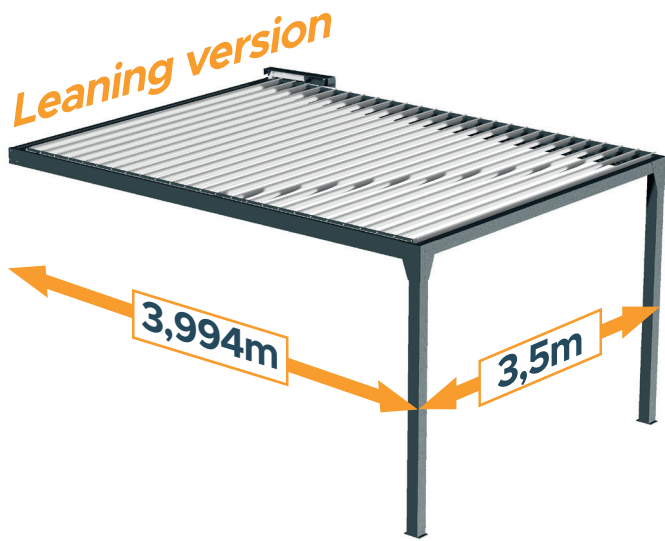

MITJAVILA

BIOCLIMATIC PERGOLA MATHILDA

- New profiles and slats
- 95x95 mm posts
- 90° Horizontal Structure
- Adjust the slats 0° to 90° for a partial or total sunlight.
- Manoeuvre by cylinder
- Quick and easy to install even in freestanding version

www.mitjavila.com

Our Technical Methode

Motorisation
AUTOMOPRO03

Up to 14m² of solar protection.
Reduce overheating on your terrace!

Our Dimensions

Wall frame
Front frame

Supporting rafter
of the slats

Slat