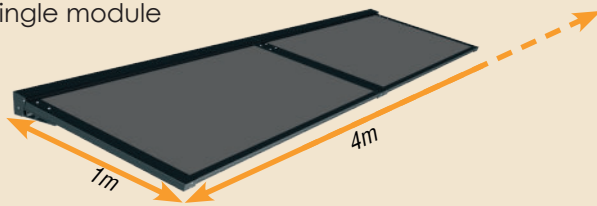

## TOP AWNING

- Ease of assembly
- Thermal insulation
- Hood to protect from rain
- 32mm panel
- 100% aluminum structure

## Dimensions

Single module

Infinitely modular

## Standard finishes

Isotoit® - 32mm -  
5.5Kg/m<sup>2</sup>, Coeff U 0.84 W/m<sup>2</sup>K  
Dimensions 1,20 x 4 m

Panels (Isotoit®) available in :  
- white & white (on both sides)  
Ral 9010 and Ral 9010  
- Anthracite & white (inside)  
Ral 7024 and Ral 9010