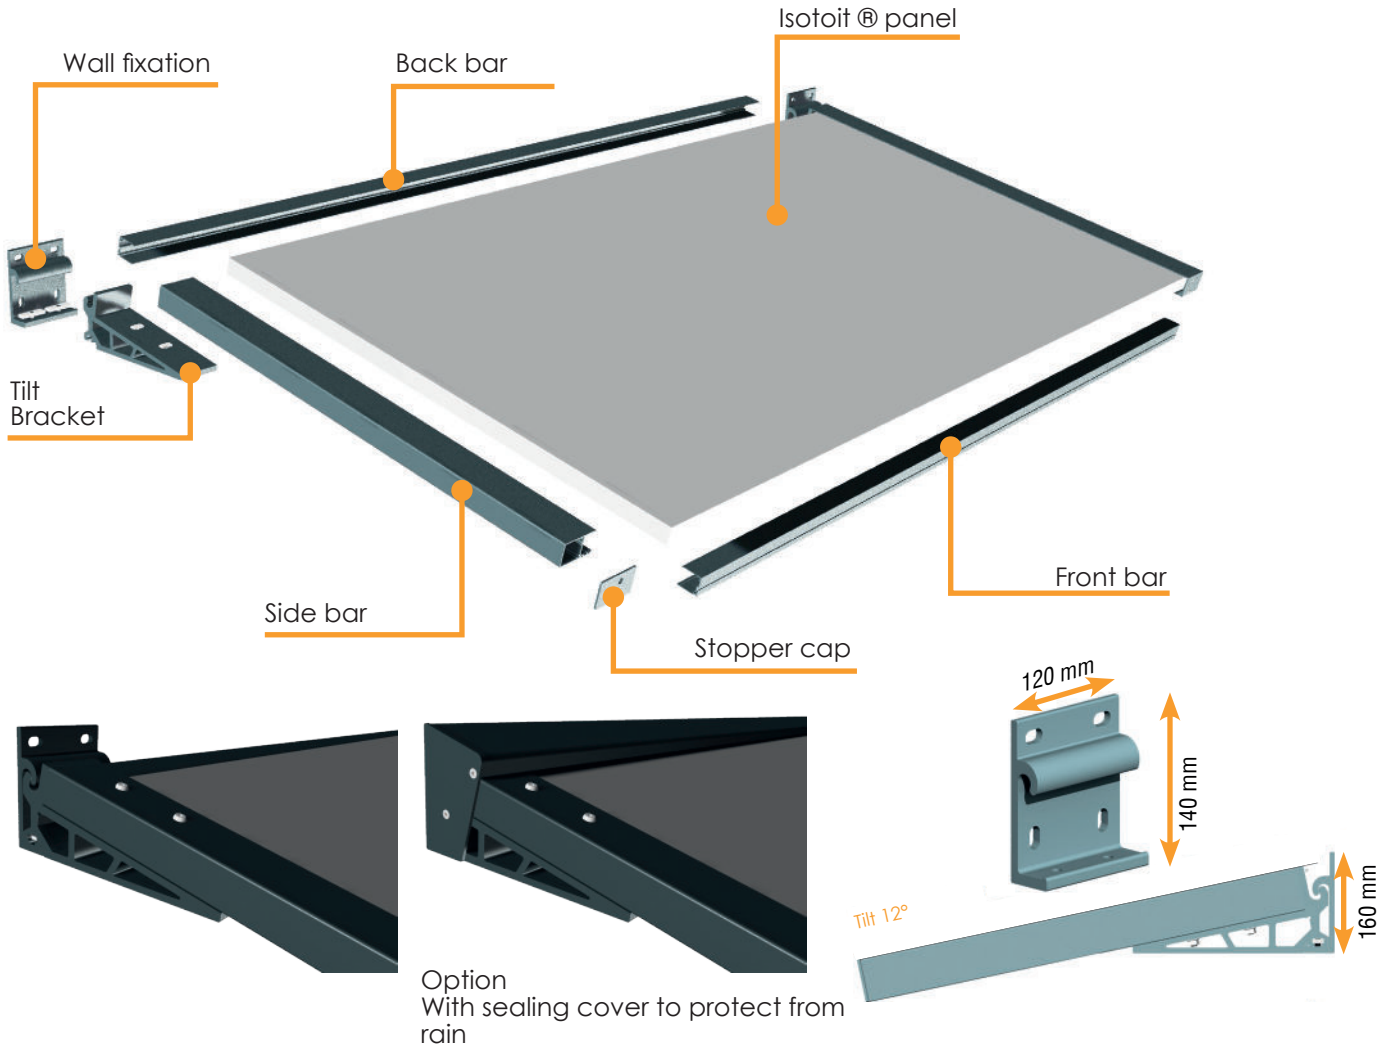

## TOP AWNING

- Ease of assembly
- Thermal insulation
- Hood to protect from rain
- 32mm panel
- 100% aluminum structure

## Dimensions

Single module

Infinitely modular

## Standard finishes

Isotoit® - 32mm -  
5.5Kg/m<sup>2</sup>, Coeff U 0.84 W/m<sup>2</sup>K  
Dimensions 1,20 x 4 m

Panels (Isotoit®) available in :  
- white & white (on both sides)  
Ral 9010 and Ral 9010  
- Anthracite & white (inside)  
Ral 7024 and Ral 9010