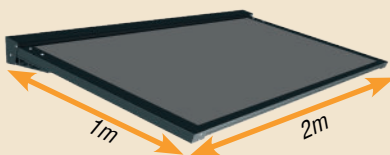

## TOP AWNING

- Ease of assembly
- Thermal insulation
- Hood to protect from rain
- 32mm panel
- 100% aluminum structure

## Dimensions

Single module

Infinitely modular

## Standard finishes

Isotoit® - 32mm -  
5.5Kg/m<sup>2</sup>, Coeff U 0.84 W/m<sup>2</sup>K  
Dimensions 1,20 x 4 m

Panels (Isotoit®) available in :  
- white & white (on both sides)  
Ral 9010 and Ral 9010  
- Anthracite & white (inside)  
Ral 7024 and Ral 9010